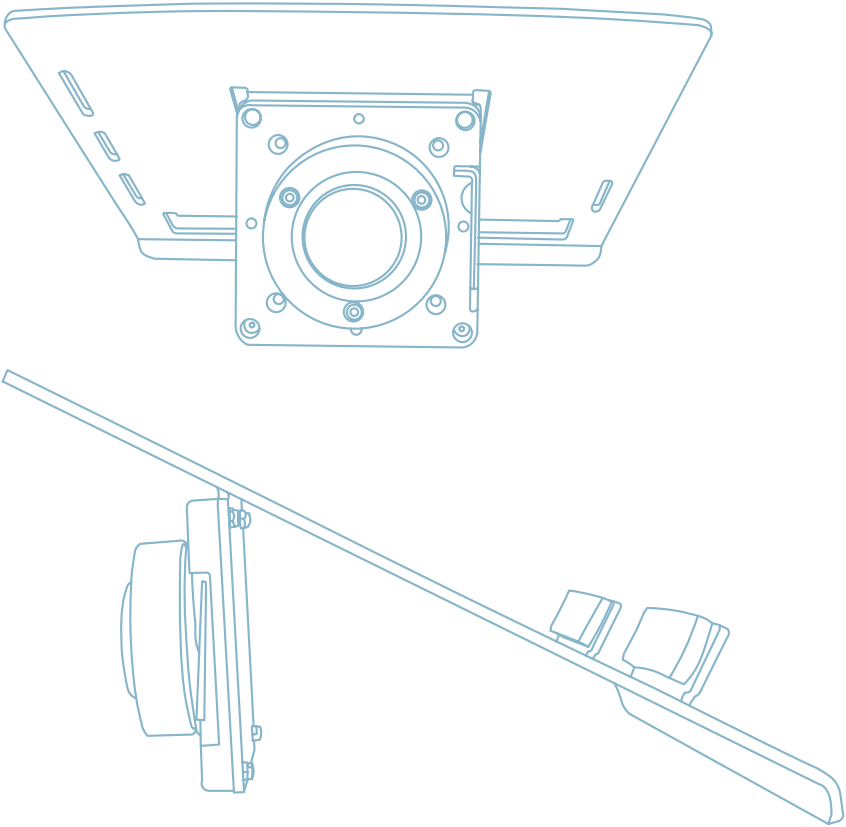

ergonomic notebook holder

R-Go Morelia Notebook holder

Setup

Step A

Setup

Step B

Final product

For more information
about this product,
scan the QR code!
https://r-go.tools/mor_notebook_web_en